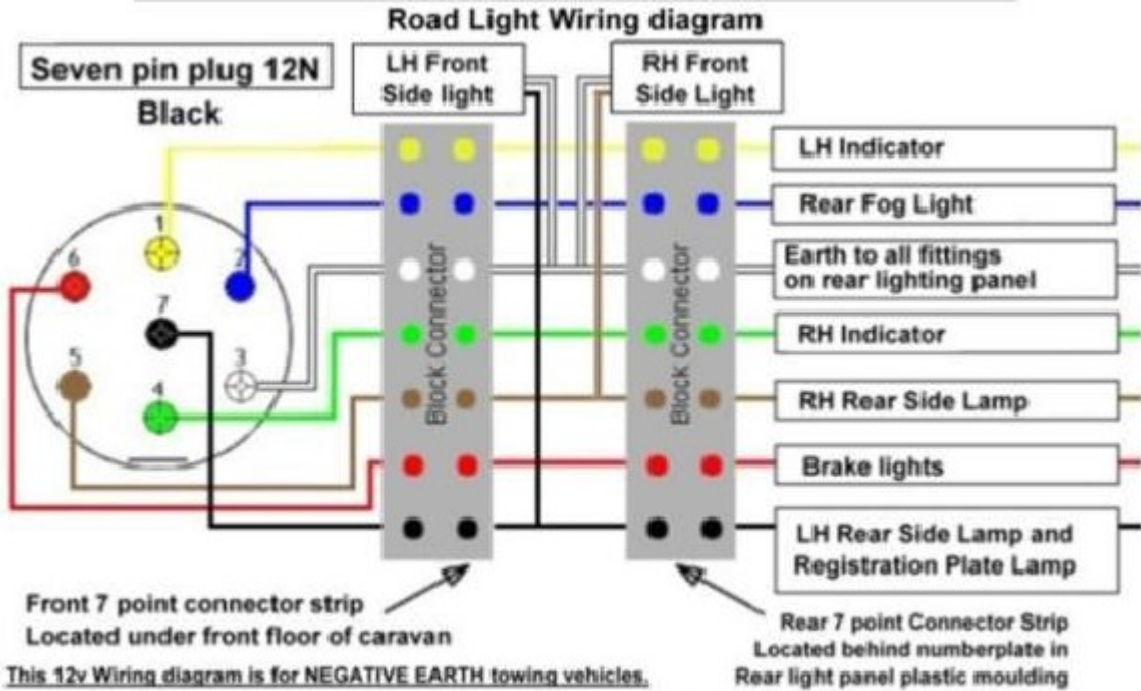

## Thomson T-Line caravans - 1981 Models

BULBS	RATING	TYPE
Front Side Lights	5W	Festoon
Stop and Tail lights	21/5W	Bayonet
Indicator Bulbs	21W	Bayonet
Number Plate Light	5W	Bayonet
Toilet light - STD	5W	Festoon
Toilet Light - GL (Flourescent)	8W	Bi-Pin
Awning Light - GL	10W	Festoon
Fog Light	21W	Bayonet