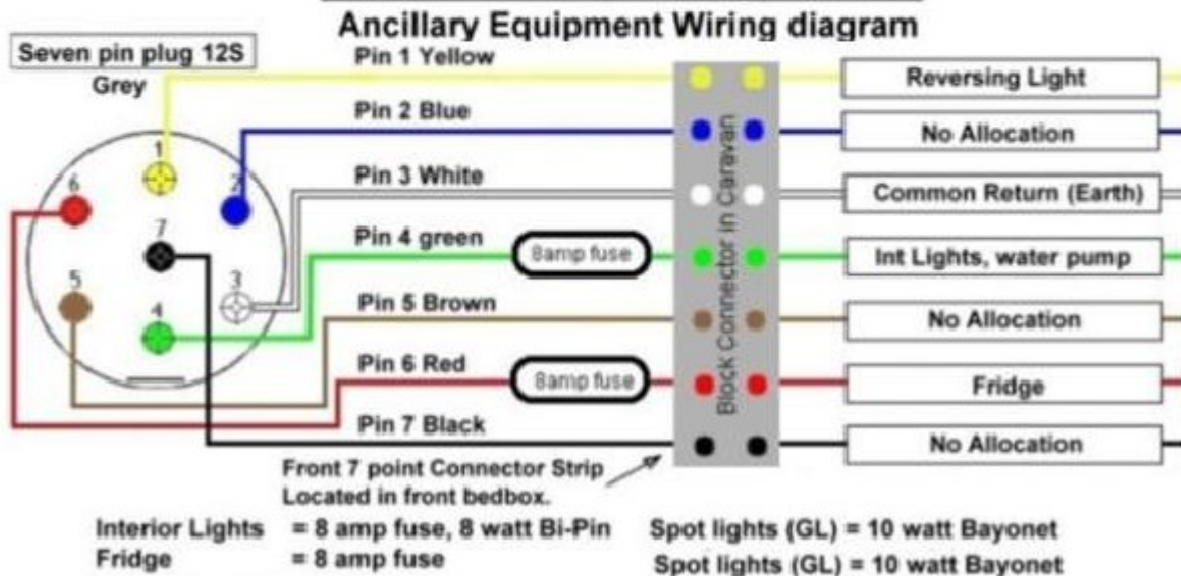

## Thomson T-Line caravans - 1981 Models

BULBS	RATING	TYPE
Front Side Lights	5W	Festoon
Stop and Tail lights	21/5W	Bayonet
Indicator Bulbs	21W	Bayonet
Number Plate Light	5W	Bayonet
Toilet light - STD	5W	Festoon
Toilet Light - GL (Flourescent)	8W	Bi-Pin
Awning Light - GL	10W	Festoon
Fog Light	21W	Bayonet