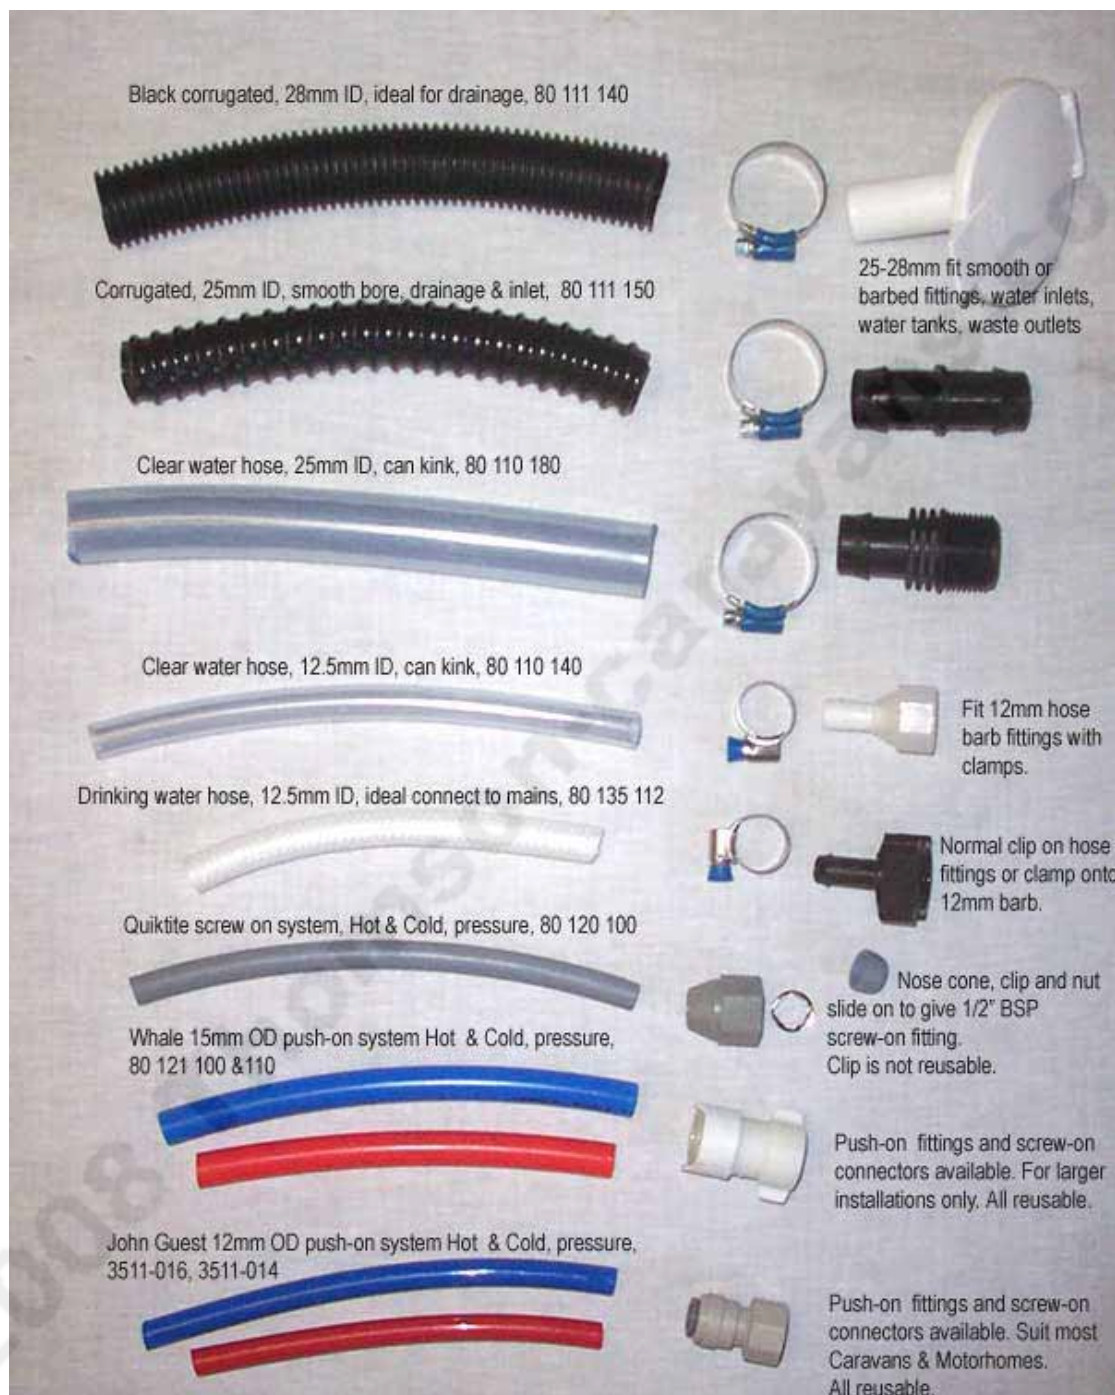

Hose, Pipe, and Standard Fittings

Copyright © 2000 -2007 'Thomson Caravans History & Information'

Disclaimer

The information provided on this Website site is offered with no warranty as to the authenticity, suitability or competence of the individual, company or service quoted here in. The Website shall not be liable for any damage or difficulty, direct or indirect, arising from utilisation of the information contained within these pages. Thomson T-Line History & Information is not responsible for the content of external websites.